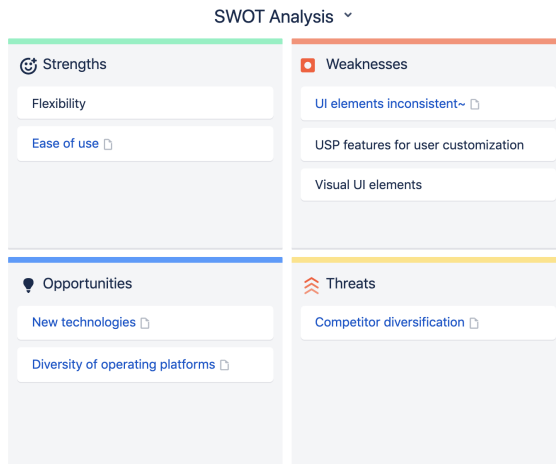

VISUALIZE YOUR IDEAS

Organize

Visualize

Build

Categorize

Another innovation by
Comalatech

Organize and manage your content with Comala Boards. A fast and effective way for you to brainstorm and visualize your content and ideas.